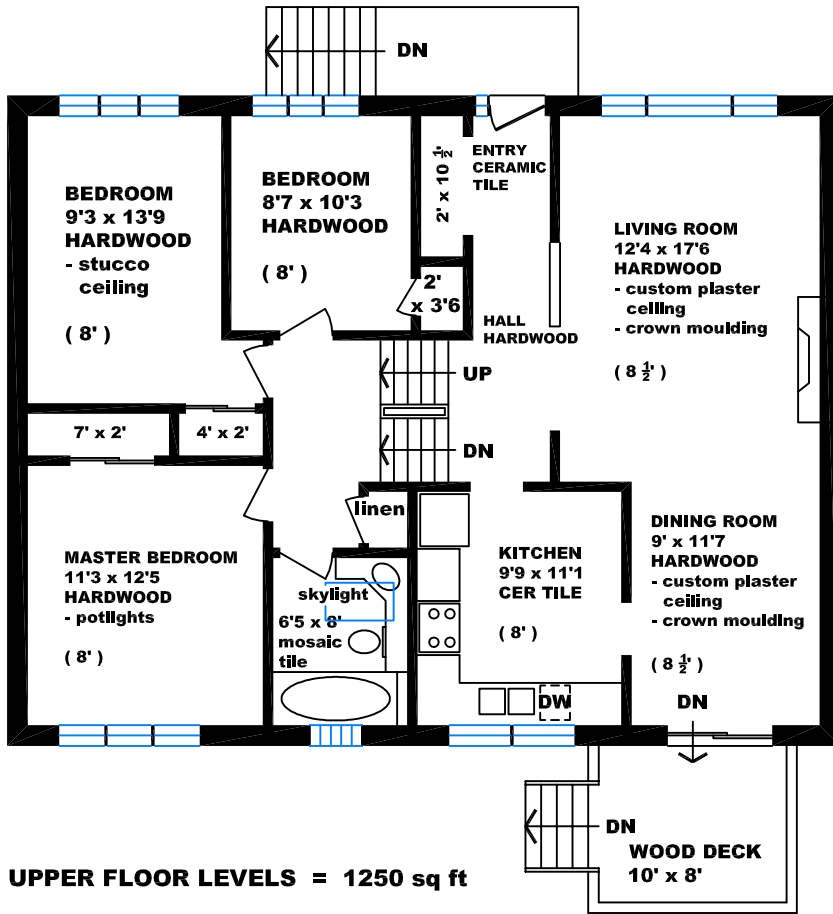

20 Bowerbank Drive

Total above ground floor area is 1650 sq ft

Bill Joyce, Broker
Bill Joyce Real Estate Ltd
Tel (416) 485-8140

No warranty is made or implied as to the accuracy of the information contained herein

(8 1/2') refers to ceiling height