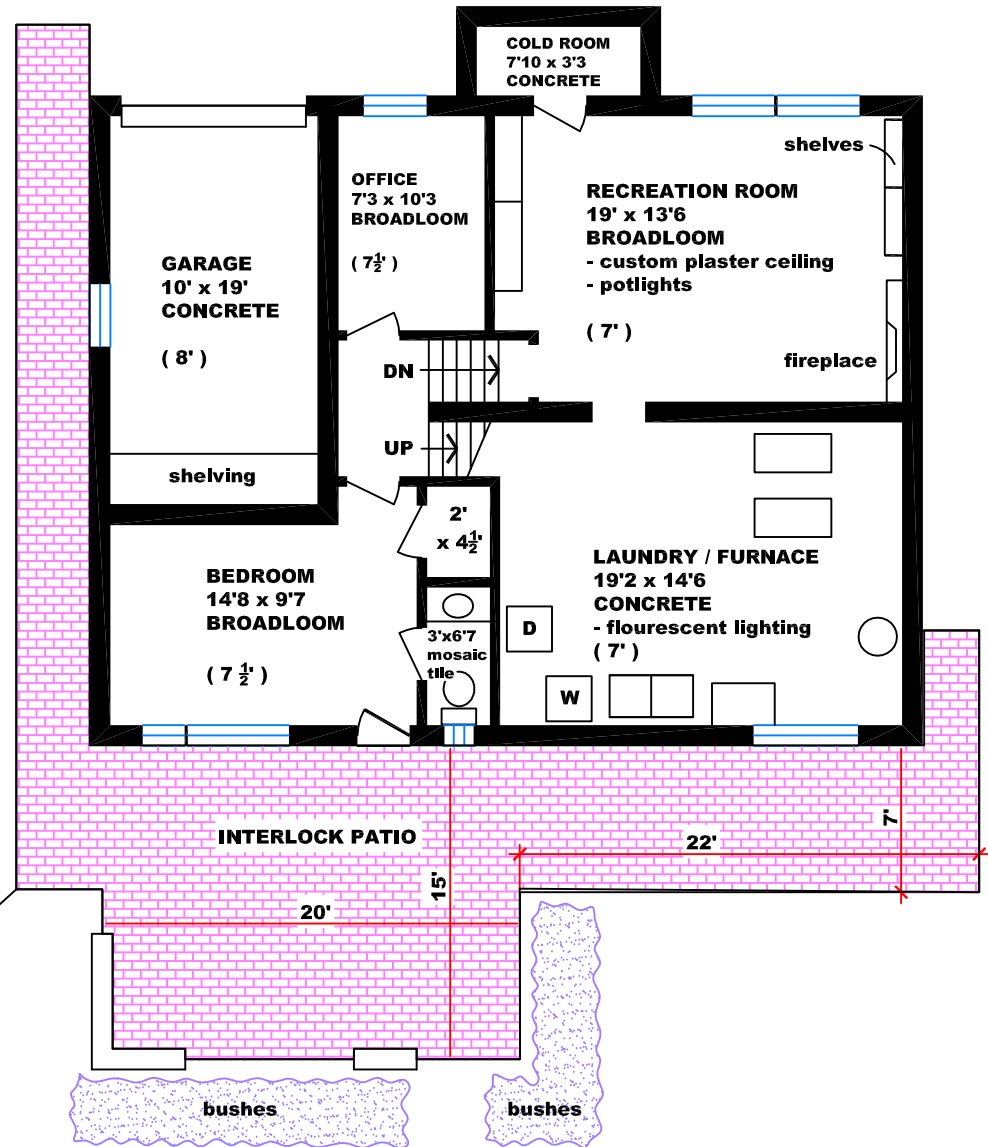

20 Bowerbank Drive

Total above ground floor area is 1650 sq ft

Bill Joyce, Broker
Bill Joyce Real Estate Ltd
Tel (416) 485-8140

No warranty is made or implied as to the accuracy of the information contained herein

(8 1/2') refers to ceiling height