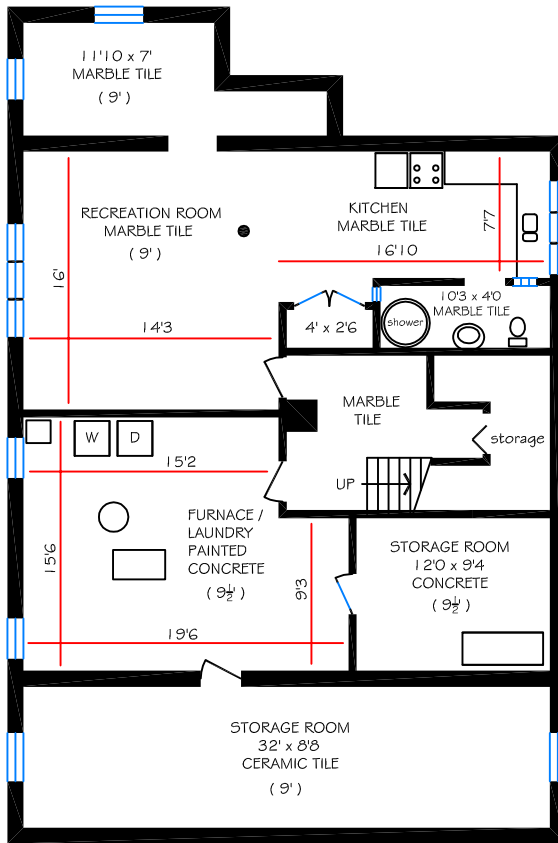

24 High Park Gardens

Total above ground floor area is 4030 sq ft

Bill Joyce, Broker Owner
 Bill Joyce Real Estate Ltd., Brokerage
 Tel (416) 485-8140

No warranty is made or implied as to the accuracy of the information contained herein

(10') refers to ceiling height

THIRD FLOOR = 960 SQ FT

BASEMENT FLOOR = 1670 SQ FT

GROUND FLOOR = 1750 SQ FT

SECOND FLOOR = 1320 SQ FT