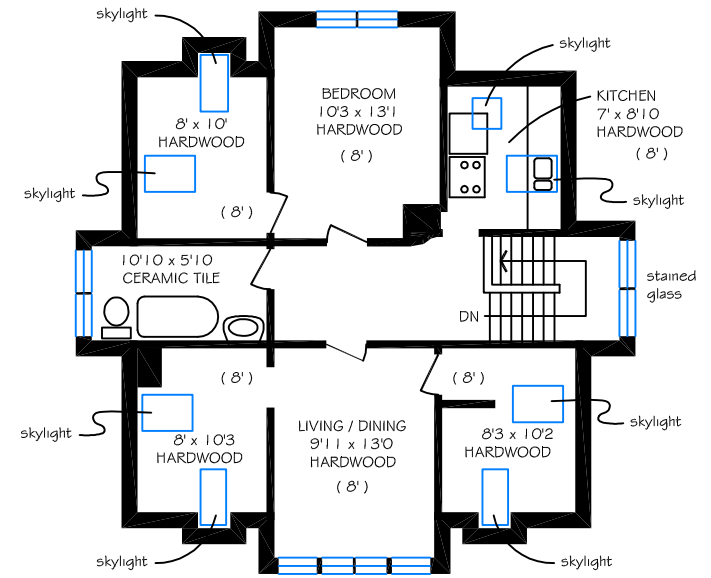

24 High Park Gardens

Total above ground floor area is 4030 sq ft

Bill Joyce, Broker Owner
 Bill Joyce Real Estate Ltd., Brokerage
 Tel (416) 485-8140

No warranty is made or implied as to the accuracy of the information contained herein

(10') refers to ceiling height

THIRD FLOOR = 960 SQ FT

BASEMENT FLOOR = 1670 SQ FT

GROUND FLOOR = 1750 SQ FT

SECOND FLOOR = 1320 SQ FT