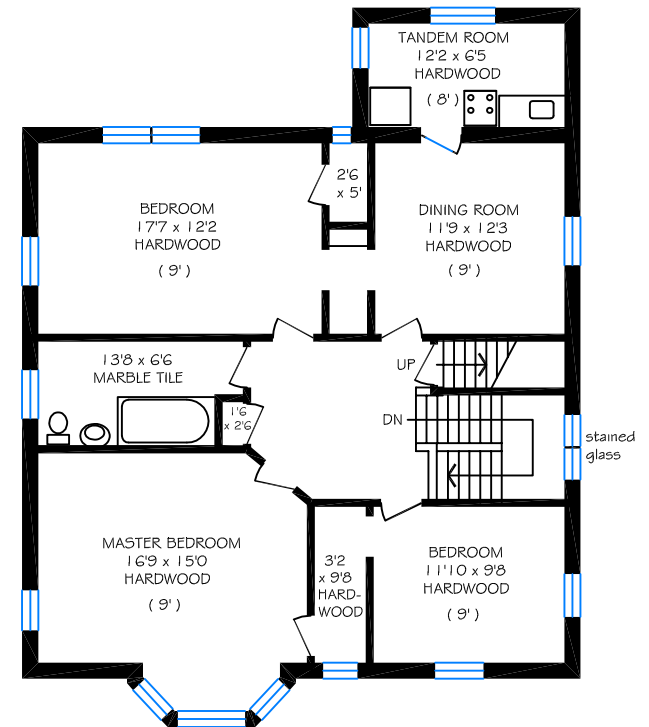

24 High Park Gardens

Total above ground floor area is 4030 sq ft

Bill Joyce, Broker Owner
 Bill Joyce Real Estate Ltd., Brokerage
 Tel (416) 485-8140

No warranty is made or implied as to the accuracy of the information contained herein

(10') refers to ceiling height

THIRD FLOOR = 960 SQ FT

BASEMENT FLOOR = 1670 SQ FT

GROUND FLOOR = 1750 SQ FT

SECOND FLOOR = 1320 SQ FT