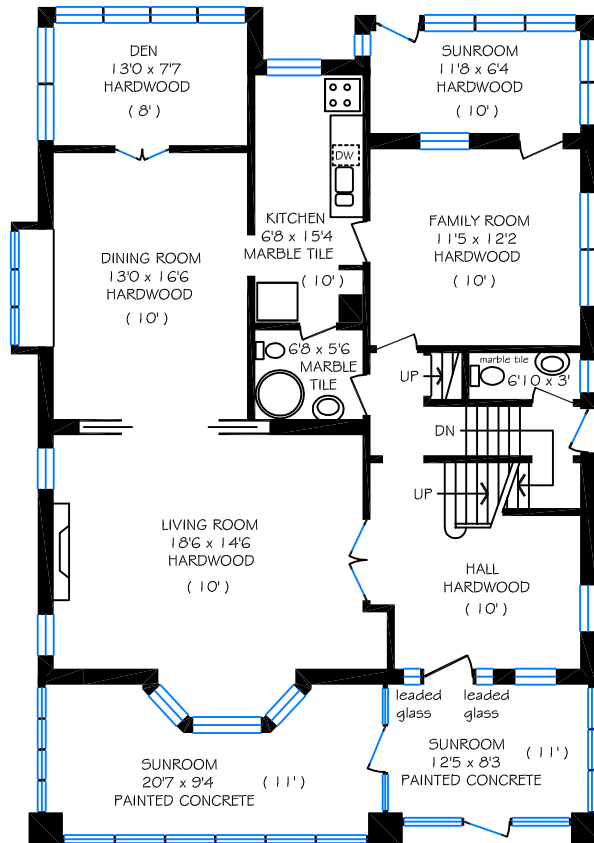

24 High Park Gardens

Total above ground floor area is 4030 sq ft

Bill Joyce, Broker Owner
 Bill Joyce Real Estate Ltd., Brokerage
 Tel (416) 485-8140

No warranty is made or implied as to the accuracy of the information contained herein

(10') refers to ceiling height

THIRD FLOOR = 960 SQ FT

BASEMENT FLOOR = 1670 SQ FT

GROUND FLOOR = 1750 SQ FT

SECOND FLOOR = 1320 SQ FT